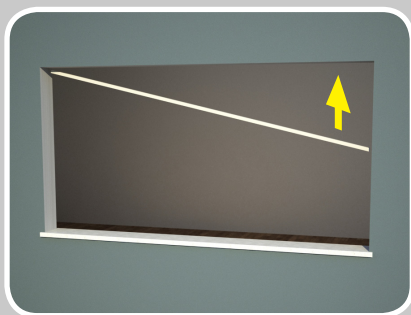

Installazione facile in 4 rapidi step

4 step quick-and-easy installation

Installation facile en 4 étapes seulement

Einfache Installation in 4 schnellen Schritten

1

Installare il profilo compensatore.
Install the adjuster profile.
Installer le profil adaptateur.
Das Ausgleichsprofil installieren.